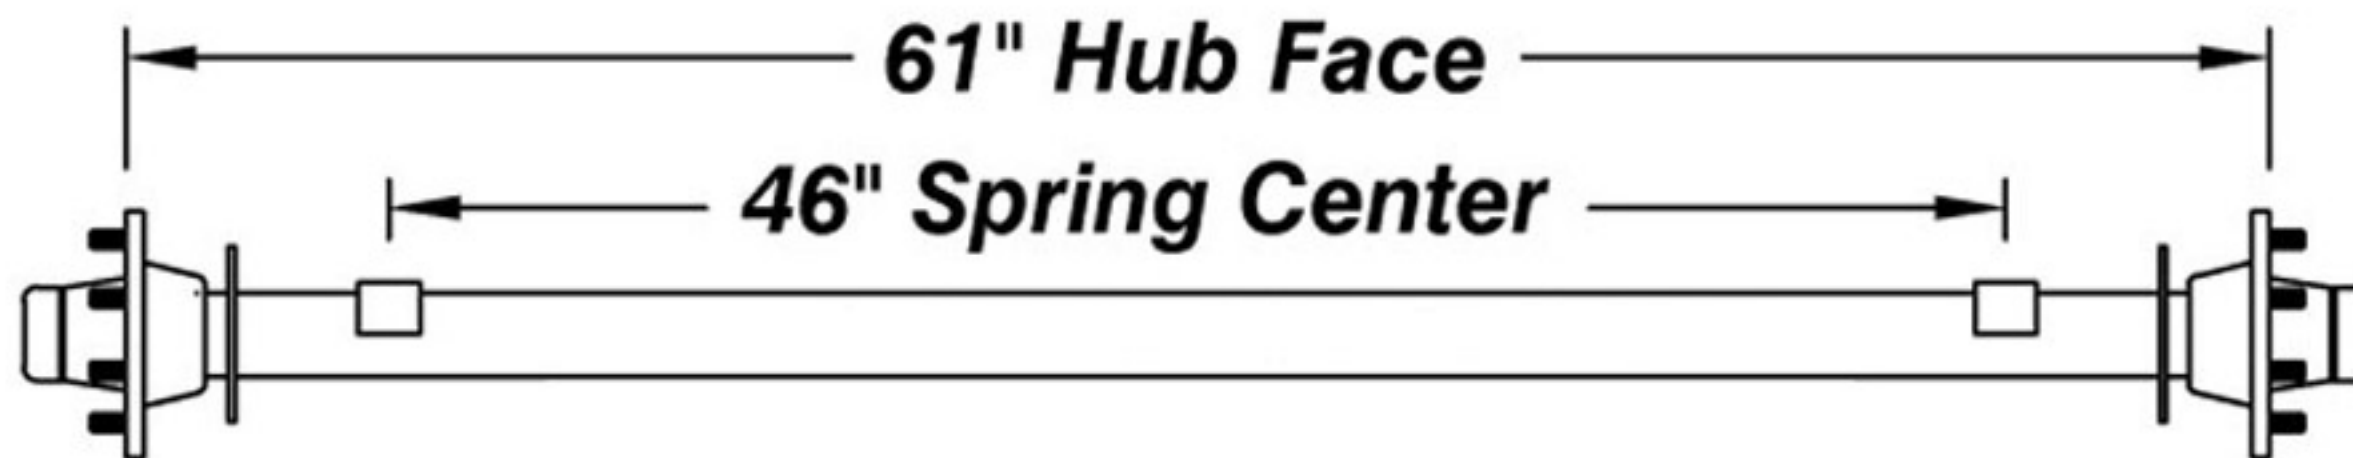

# COMMON **ROCKWELL AMERICAN** AXLES SIZES - AVAILABLE AT **JOHNSON TRAILER PARTS**

FRAME  
WIDTH

48"  
4'

60"  
5'

72"  
6'

76"  
6'4"

82"  
6'10"

These are the common  
size axles that are in  
stock at

**Johnson Trailer Parts.**  
Basically on One Foot  
increments being 4', 5',  
6', 6'4", 6'10" in width

Typically add  
2" to the Spring  
Center to  
determine  
Frame Width.  
There may be  
room for some  
dimension  
beyond that.