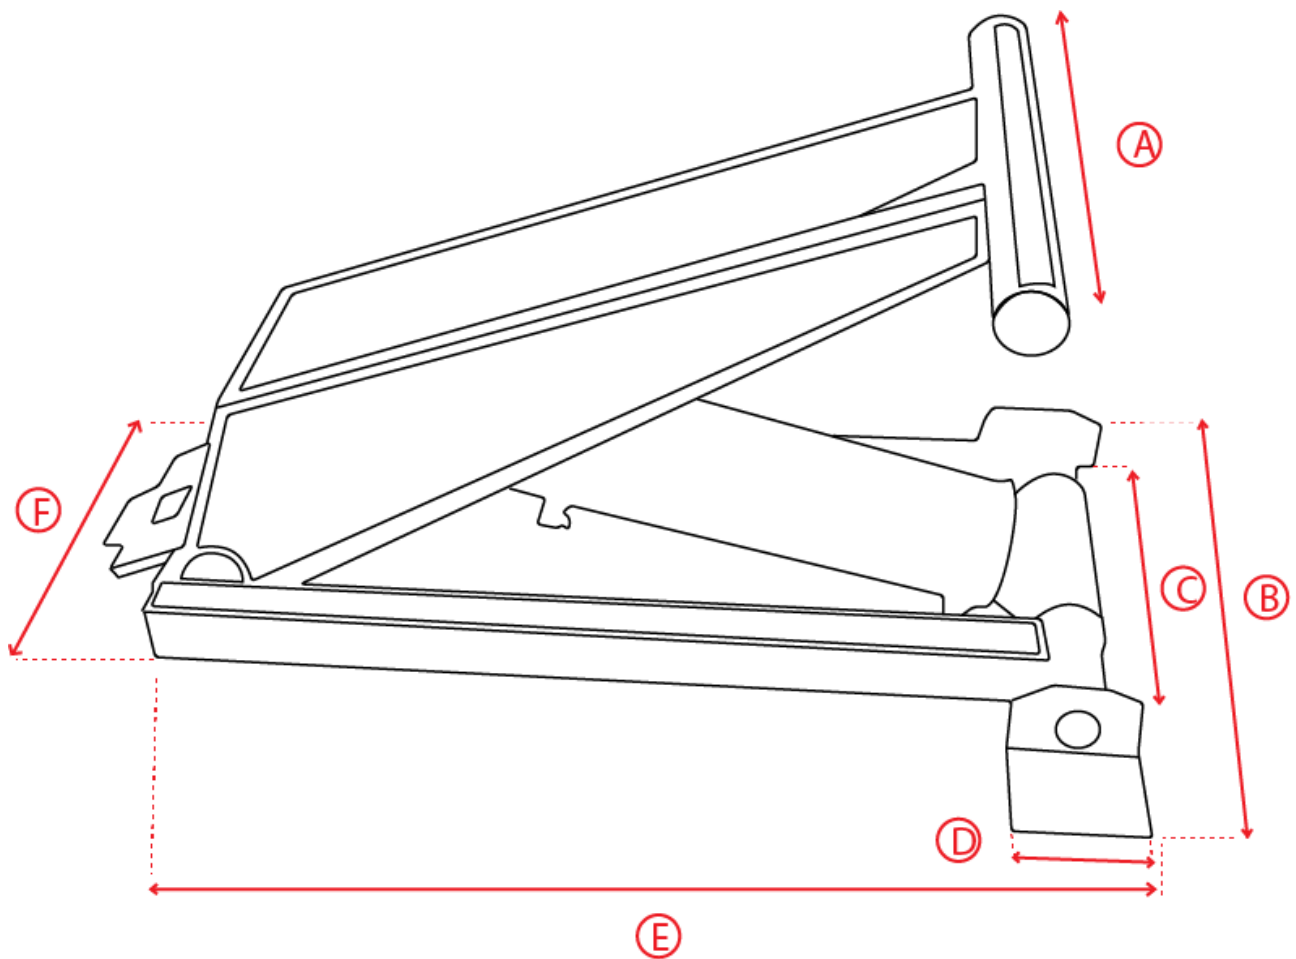

310
Model

POWER HOISTS

A	24.00
B	26.63
C	19.63
D	4.00
E	28.50
F	14.25
G	5.00

CLOSED HOIST

416
Model

POWER HOISTS

A	24.00
B	29.00
C	19.50
D	5.00
E	39.50
F	15.25
G	9.00

CLOSED HOIST

516
Model

POWER HOISTS

A	24.00
B	28.50
C	19.50
D	5.00
E	39.25
F	16.25
G	10.00

CLOSED HOIST

520
Model

POWER HOISTS

A	24.00
B	28.25
C	19.25
D	5.00
E	47.63
F	16.25
G	11.75

CLOSED HOIST

616
Model

POWER HOISTS

A	24.00
B	28.63
C	19.00
D	5.00
E	39
F	18
G	12.00

CLOSED HOIST

620
Model

POWER HOISTS

A	24.00
B	37.50
C	25.00
D	9.75
E	50.25
F	22.00
G	11.50

CLOSED HOIST

630
Model

POWER HOISTS

A	24.00
B	37.50
C	25.00
D	9.75
E	65.75
F	22.50
G	14.50

CLOSED HOIST