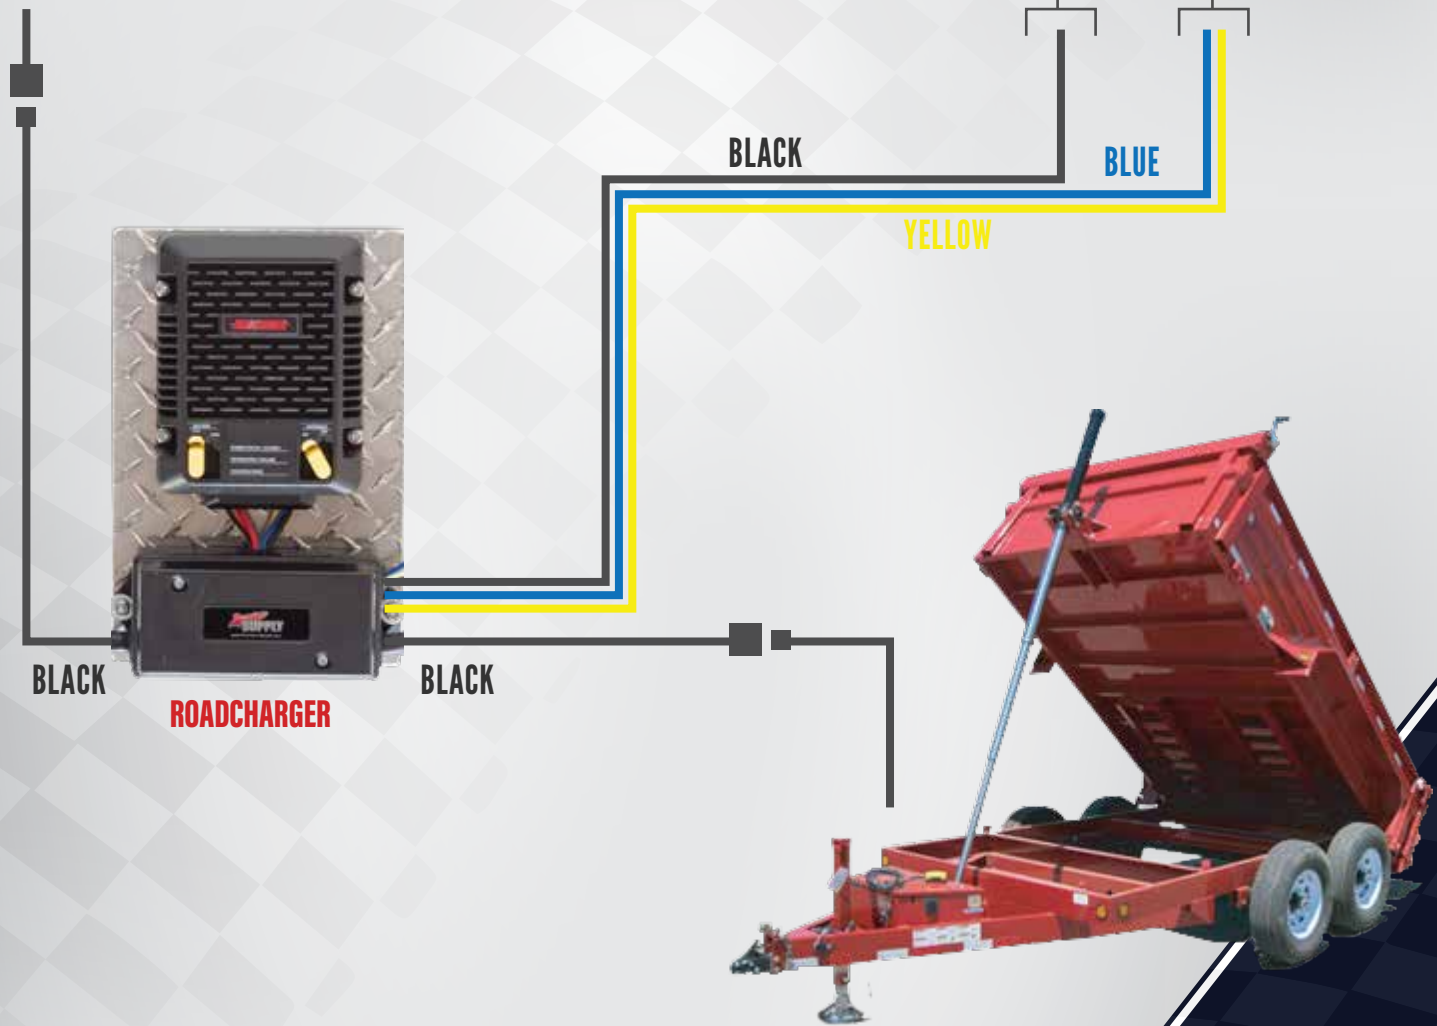

CHARGE YOUR TRAILER BATTERY
FASTER WITH **20 AMPS**

Introducing Our
20 Amp Road Charger
+ **ROADCHARGER** -

YOUR HYDRAULICS ARE ONLY AS GOOD AS YOUR BATTERY

RECOMMENDED SETUP

TRAILER BATTERY

www.Premium-Supply.com
— RUN WITH A WINNING TEAM! —
866.934.0777